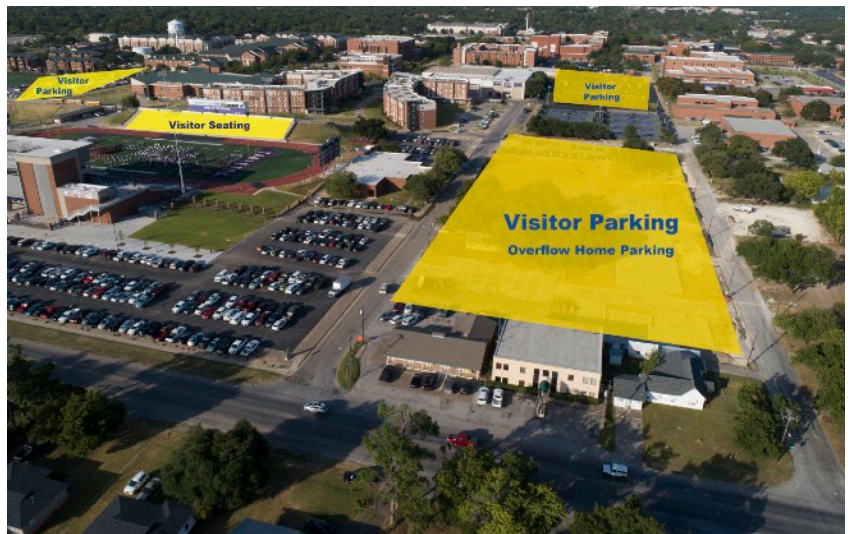

VISITING TARLETON STATE UNIVERSITY MEMORIAL STADIUM

Ticket Prices

At the Gate- \$6.00

Clear Bag Policy

Stephenville ISD will be following the Tarleton State University Clear Bag Policy. Patrons are allowed to bring a small clutch (Dimensions 4.5" by 6.5") and a clear bag (Dimensions 14" by 14" by 6"). Fans will not be able to enter the stadium with any other bags. Exceptions are made for medically necessary equipment.

Stadium Entry and Parking

Visitor parking will be on the south and east sides of the stadium. All visiting fans will need to enter through the visitor entrance on the east side of the stadium. Entrance to the stadium will not be allowed through the south end zone. No outside food or drink is allowed. We are excited to have you with us at the renovated Tarleton State University Memorial Stadium!